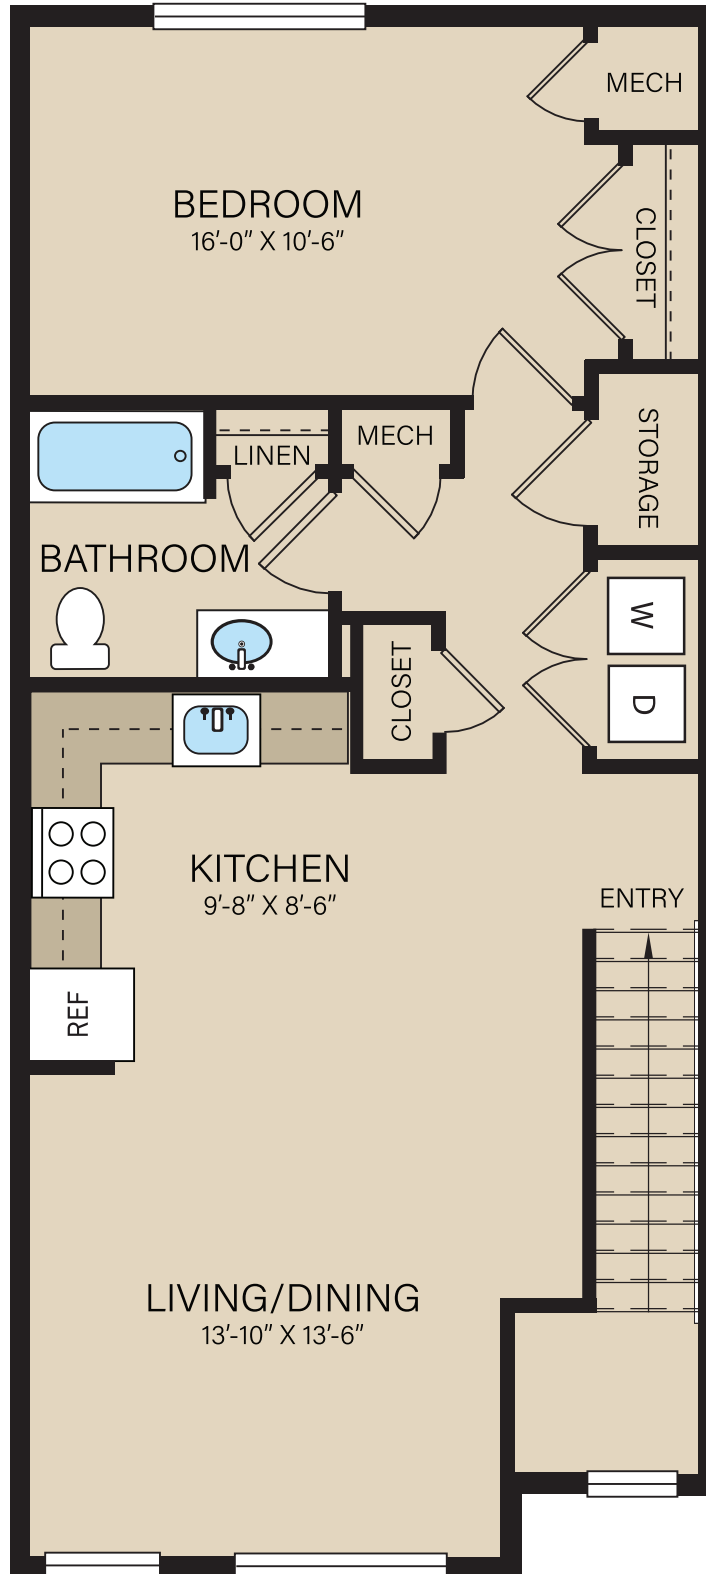

UNIT A2A

1 BR / 1 BA

870 SF

(P) 959.201.1270

VillageAtParkRiver.com

(E) ParkRiver@penrose.com

Village at
Park River

275 Plainfield Street
Hartford, CT 06112