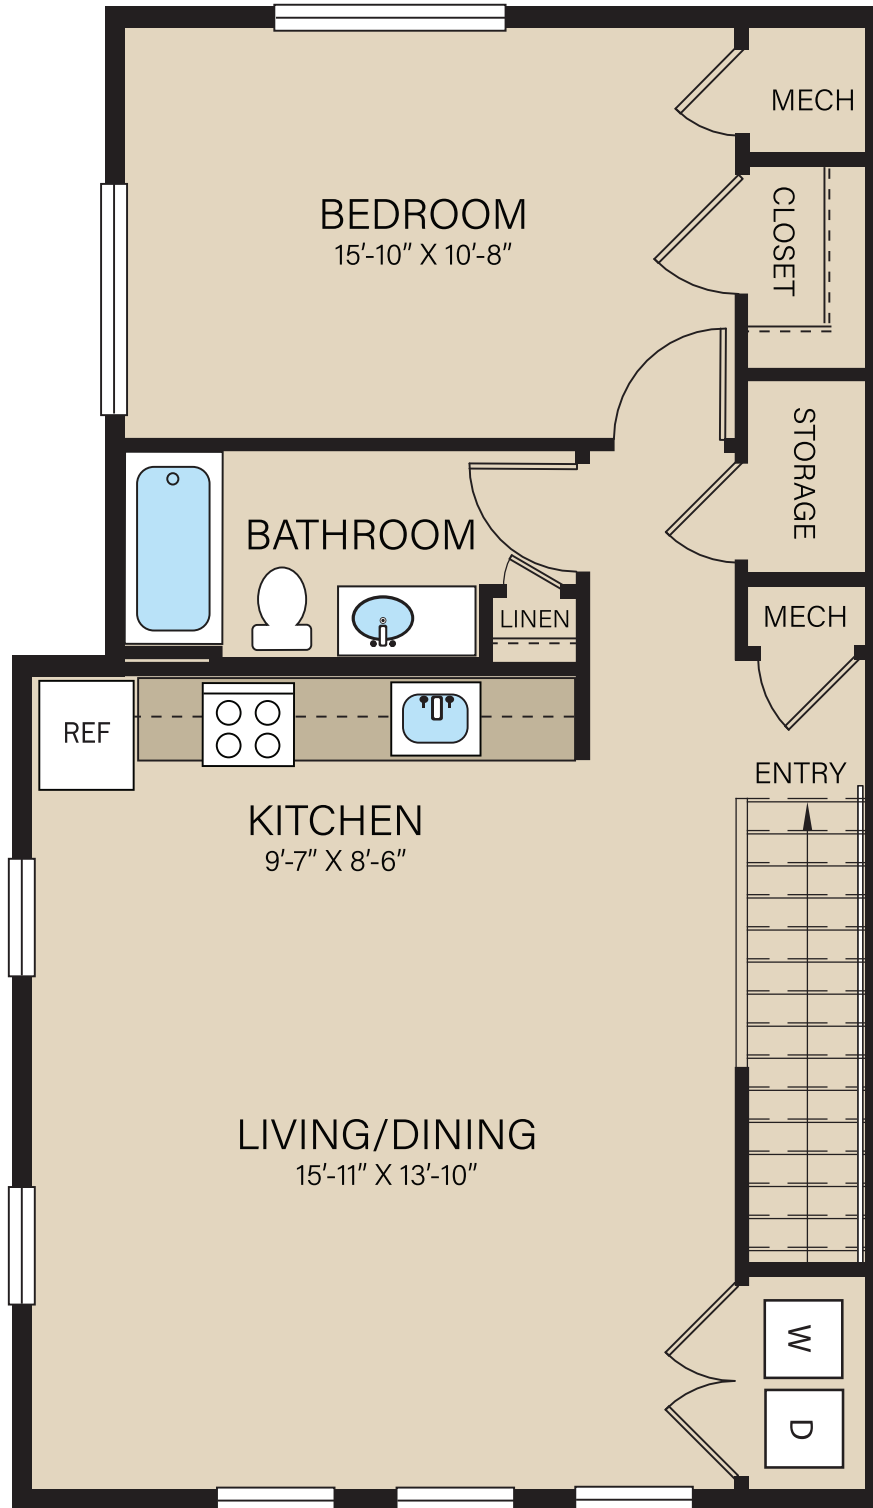

UNIT A2B

1 BR / 1 BA

853 SF

(P) 959.201.1270

VillageAtParkRiver.com

(E) ParkRiver@penrose.com

Village at
Park River

275 Plainfield Street
Hartford, CT 06112