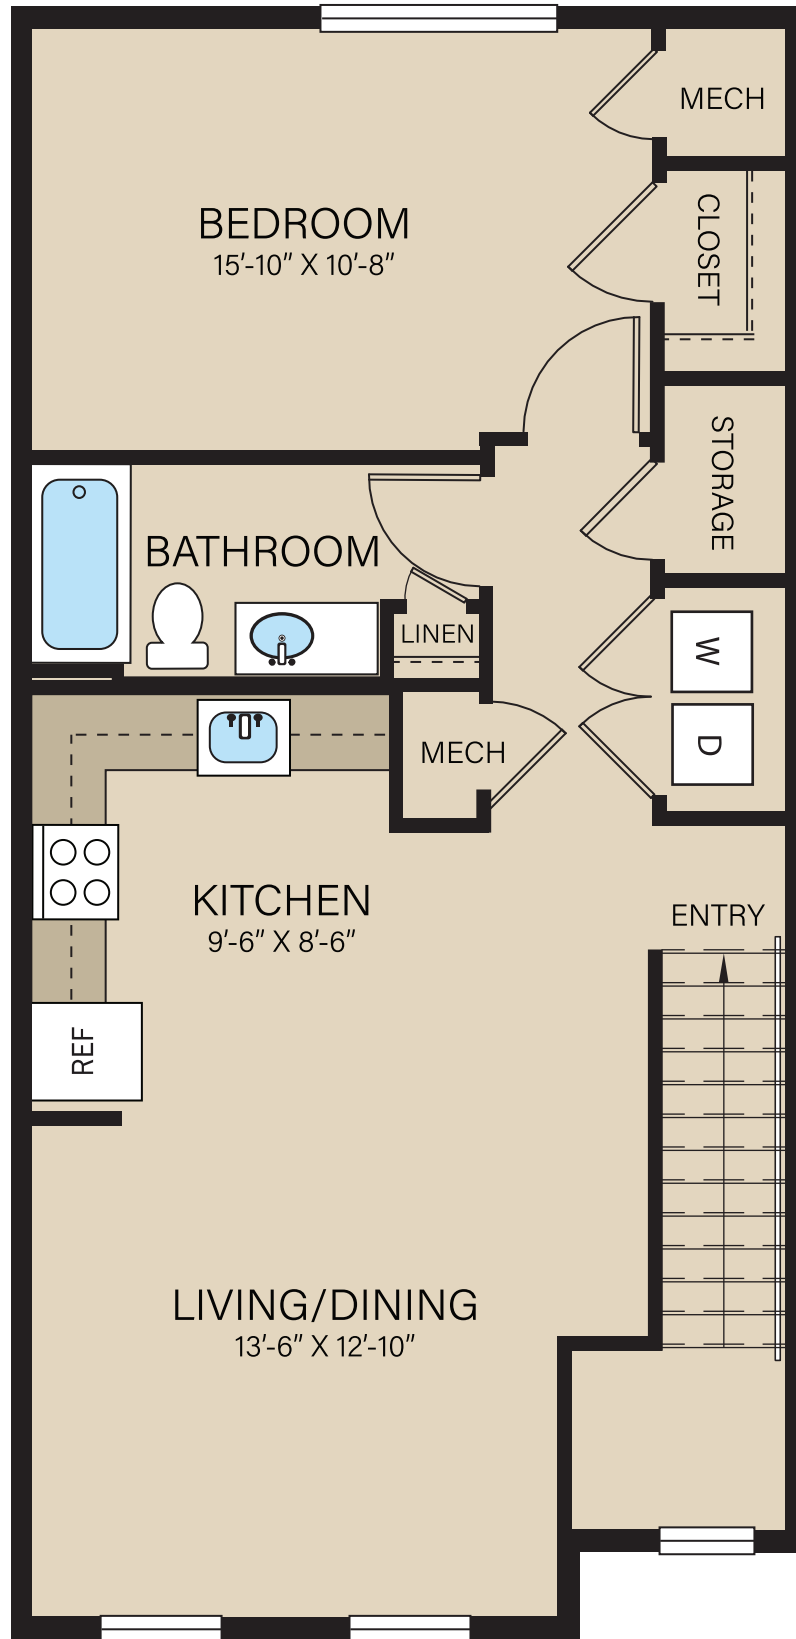

UNIT A2C

1 BR / 1 BA

823 SF

(P) 959.201.1270

VillageAtParkRiver.com

(E) ParkRiver@penrose.com

Village at
Park River

275 Plainfield Street
Hartford, CT 06112