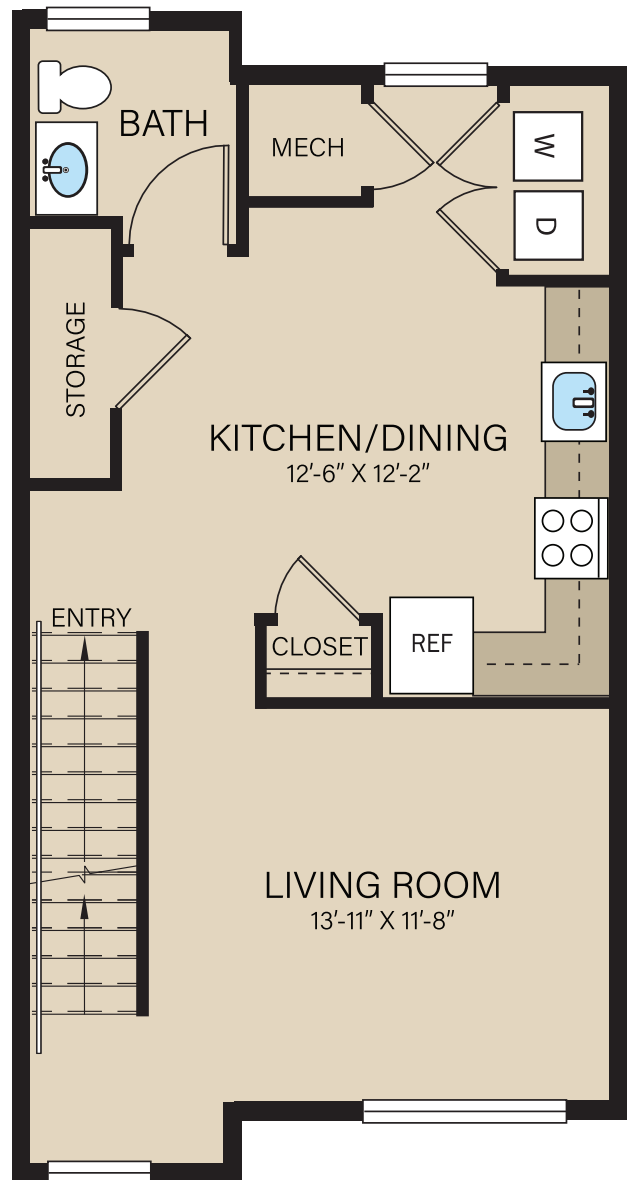

UNIT B2A

2 BR / 1.5 BA

1,132 SF

Second Floor

First Floor

(P) 959.201.1270

VillageAtParkRiver.com

(E) ParkRiver@penrose.com