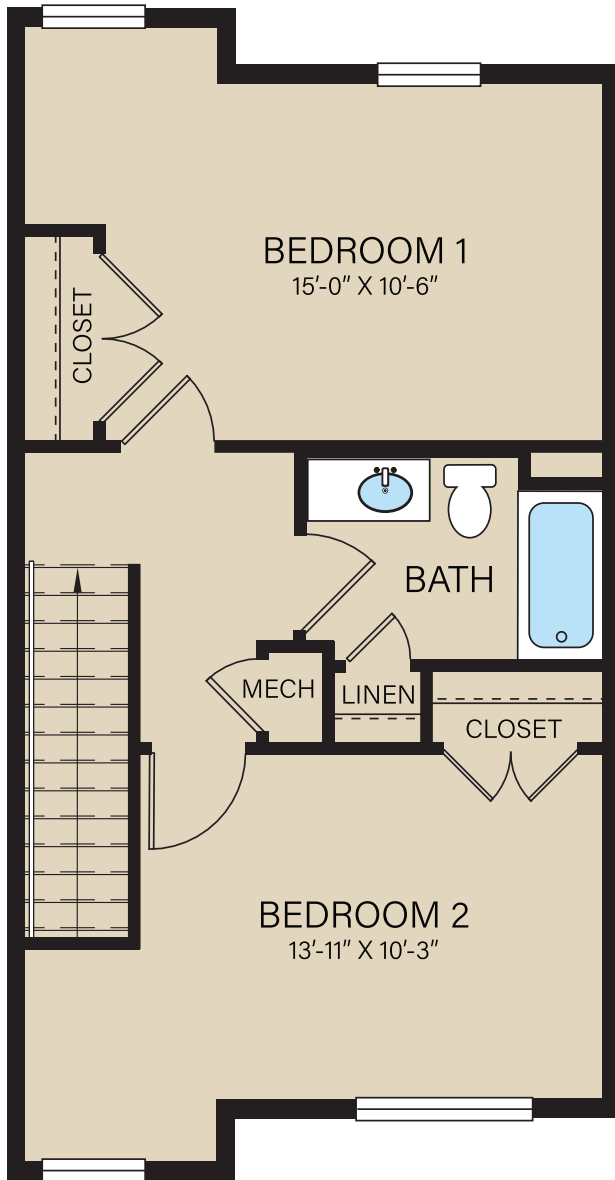

UNIT B2A

2 BR / 1.5 BA

1,132 SF

Second Floor

First Floor

(P) 959.201.1270

VillageAtParkRiver.com

(E) ParkRiver@penrose.com