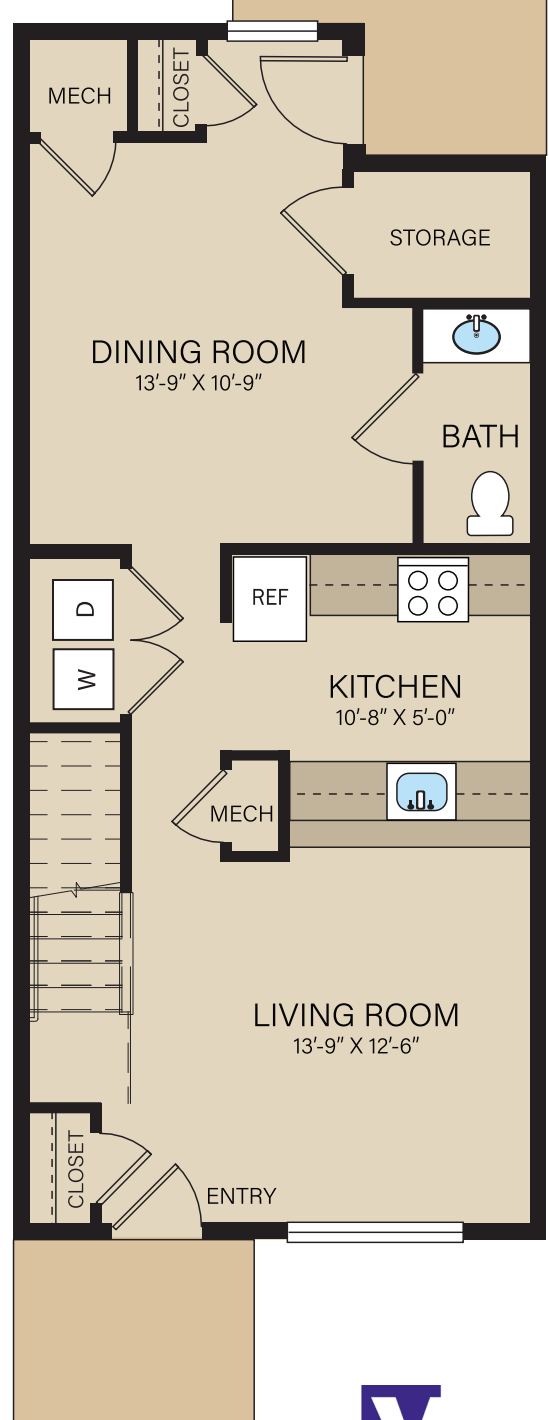

UNIT D1

3 BR / 1.5 BA

1,319 SF

Second Floor

First Floor

(P) 959.201.1270

VillageAtParkRiver.com

(E) ParkRiver@penrose.com