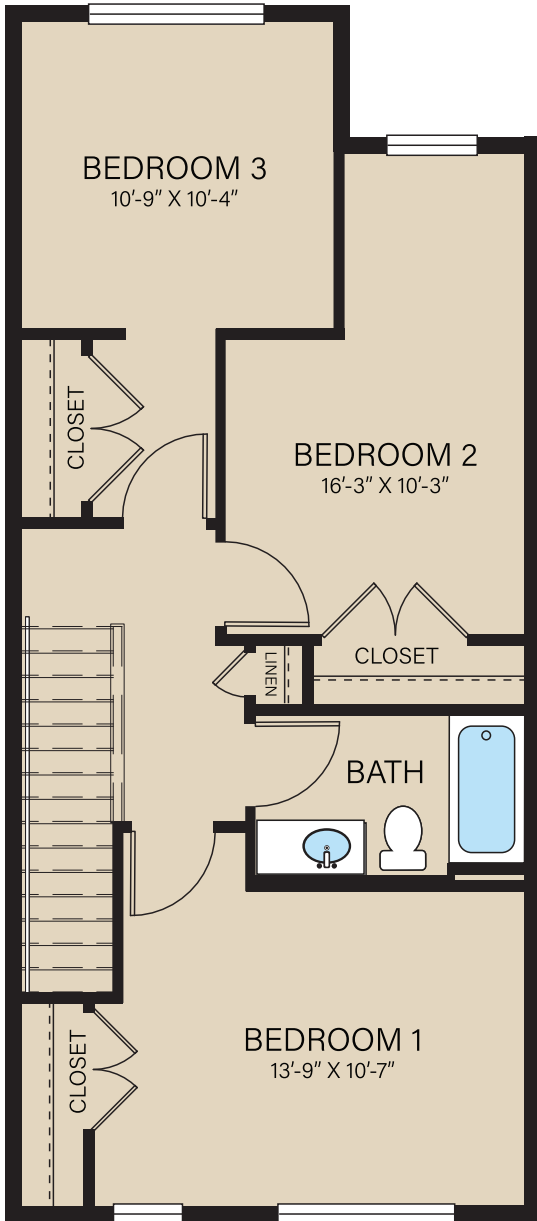

UNIT D1

3 BR / 1.5 BA

1,319 SF

Second Floor

First Floor

(P) 959.201.1270

VillageAtParkRiver.com

(E) ParkRiver@penrose.com